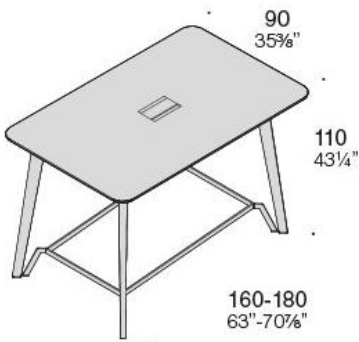

Dimensions

120 x 120 cm, 160 x 90 cm, 180 x 90 cm, Ø120 cm.

All the versions are available with or without footrest.

Fixed height 110 cm.

Banko Evo HP

Structure

Snow white painted steel.

Worktops

Tops available in Snow White finish with ERGO transparent or white edge (to be specified when ordering) or in Oak with transparent edge.

Dimensions

220 x 110 cm, 280 x 120 cm.

Electrical adjustable height from 60 to 125 cm.

DIMENSIONS

Banko Asterisco APP rectangular

Banko Asterisco APP square

Banko More rectangular

Banko More square

DIMENSIONS

Banko P45 rectangular

Banko P45 circular

Banko P45 square

Banko P45 rectangular without footrest

Banko P45 circular without footrest

Banko P45 square without footrest

DIMENSIONS

Banko Evo HP

Banko More

Banko P45 circular