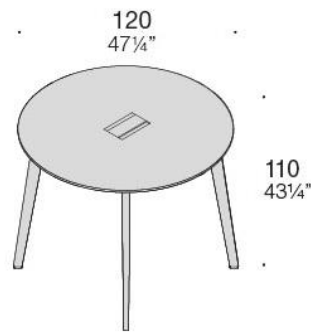

Dimensions

120 x 120 cm, 160 x 90 cm, 180 x 90 cm, Ø120 cm.

All the versions are available with or without footrest.

Fixed height 110 cm.

Banko Evo HP

Structure

Snow white painted steel.

Worktops

Tops available in Snow White finish with ERGO transparent or white edge (to be specified when ordering) or in Oak with transparent edge.

Dimensions

220 x 110 cm, 280 x 120 cm.

Electrical adjustable height from 60 to 125 cm.

DIMENSIONS

Banko Asterisco APP rectangular

Banko Asterisco APP square

Banko More rectangular

Banko More square

DIMENSIONS

Banko P45 rectangular

Banko P45 circular

Banko P45 square

Banko P45 rectangular without footrest

Banko P45 circular without footrest

Banko P45 square without footrest

DIMENSIONS

Banko Evo HP

Banko More

Banko P45 circular