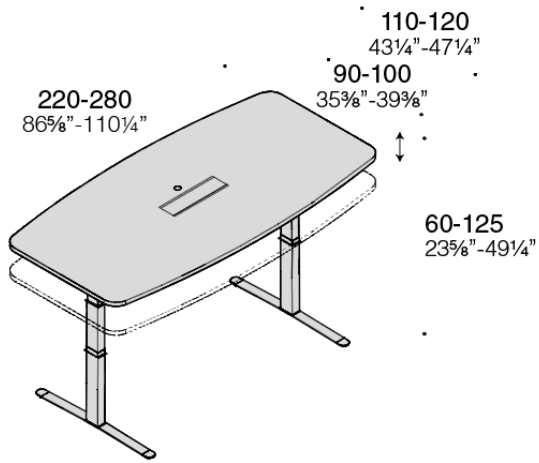

Dimensions

120 x 120 cm, 160 x 90 cm, 180 x 90 cm, Ø120 cm.

All the versions are available with or without footrest.

Fixed height 110 cm.

Banko Evo HP

Structure

Snow white painted steel.

Worktops

Tops available in Snow White finish with ERGO transparent or white edge (to be specified when ordering) or in Oak with transparent edge.

Dimensions

220 x 110 cm, 280 x 120 cm.

Electrical adjustable height from 60 to 125 cm.

DIMENSIONS

Banko Asterisco APP rectangular

Banko Asterisco APP square

Banko More rectangular

Banko More square

DIMENSIONS

Banko P45 rectangular

Banko P45 circular

Banko P45 square

Banko P45 rectangular without footrest

Banko P45 circular without footrest

Banko P45 square without footrest

DIMENSIONS

Banko Evo HP

Banko More

Banko P45 circular