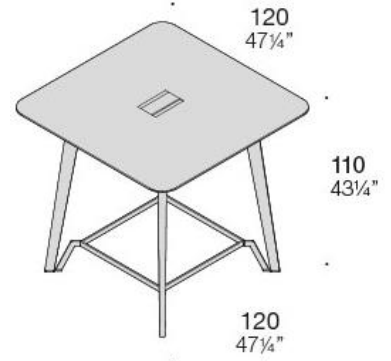

Dimensions

120 x 120 cm, 160 x 90 cm, 180 x 90 cm, Ø120 cm.

All the versions are available with or without footrest.

Fixed height 110 cm.

Banko Evo HP

Structure

Snow white painted steel.

Worktops

Tops available in Snow White finish with ERGO transparent or white edge (to be specified when ordering) or in Oak with transparent edge.

Dimensions

220 x 110 cm, 280 x 120 cm.

Electrical adjustable height from 60 to 125 cm.

DIMENSIONS

Banko Asterisco APP rectangular

Banko Asterisco APP square

Banko More rectangular

Banko More square

DIMENSIONS

Banko P45 rectangular

Banko P45 circular

Banko P45 square

Banko P45 rectangular without footrest

Banko P45 circular without footrest

Banko P45 square without footrest

DIMENSIONS

Banko Evo HP

Banko More

Banko P45 circular