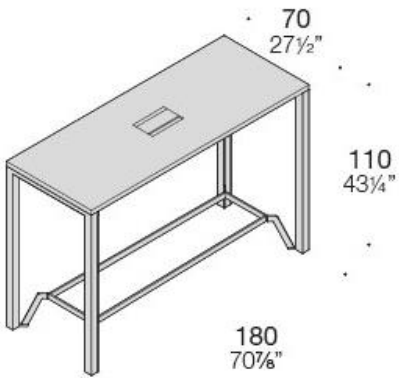

DIMENSIONS

Banko Asterisco APP rectangular