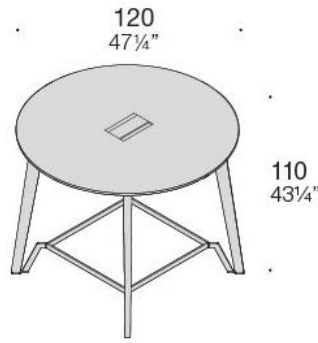

Dimensions

120 x 120 cm, 160 x 90 cm, 180 x 90 cm, Ø120 cm.

All the versions are available with or without footrest.

Fixed height 110 cm.

Banko Evo HP

Structure

Snow white painted steel.

Worktops

Tops available in Snow White finish with ERGO transparent or white edge (to be specified when ordering) or in Oak with transparent edge.

Dimensions

220 x 110 cm, 280 x 120 cm.

Electrical adjustable height from 60 to 125 cm.

DIMENSIONS

Banko Asterisco APP rectangular

Banko Asterisco APP square

Banko More rectangular

Banko More square

DIMENSIONS

Banko P45 rectangular

Banko P45 circular

Banko P45 square

Banko P45 rectangular without footrest

Banko P45 circular without footrest

Banko P45 square without footrest

DIMENSIONS

Banko Evo HP

Banko More

Banko P45 circular