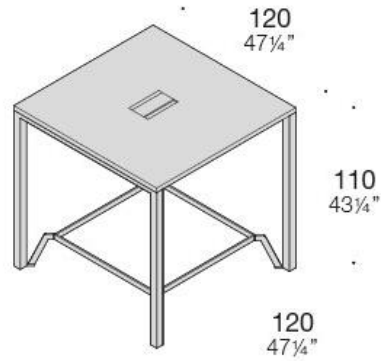

Worktops

Available in Melamine, Fenix Laminate, Essence, Transparent Glass, Back-lacquered acid-etched glass or Ceramic finishes. Top Access is not provided for the transparent glass tops.

Dimensions

120 x 120 cm, 180 x 70 cm.
Fixed height 110 cm.

Dimensions

120 x 120 cm, 160 x 90 cm, 180 x 90 cm, Ø120 cm.

All the versions are available with or without footrest.

Fixed height 110 cm.

Banko Evo HP

Structure

Snow white painted steel.

Worktops

Tops available in Snow White finish with ERGO transparent or white edge (to be specified when ordering) or in Oak with transparent edge.

Dimensions

220 x 110 cm, 280 x 120 cm.

Electrical adjustable height from 60 to 125 cm.

DIMENSIONS

Banko Asterisco APP rectangular

Banko Asterisco APP square

Banko More rectangular

Banko More square

DIMENSIONS

Banko P45 rectangular

Banko P45 circular