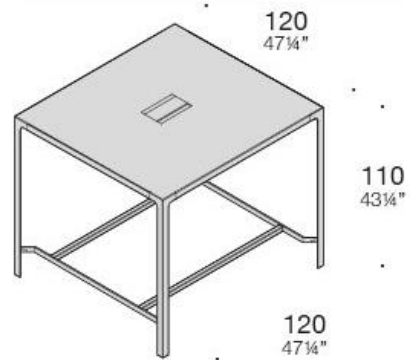

Dimensions

120 x 120 cm, 160 x 90 cm, 180 x 90 cm, Ø120 cm.

All the versions are available with or without footrest.

Fixed height 110 cm.

Banko Evo HP

Structure

Snow white painted steel.

Worktops

Tops available in Snow White finish with ERGO transparent or white edge (to be specified when ordering) or in Oak with transparent edge.

Dimensions

220 x 110 cm, 280 x 120 cm.

Electrical adjustable height from 60 to 125 cm.

DIMENSIONS

Banko Asterisco APP rectangular

Banko Asterisco APP square

Banko More rectangular

Banko More square

DIMENSIONS

Banko P45 rectangular

Banko P45 circular

Banko P45 square

Banko P45 rectangular without footrest

Banko P45 circular without footrest

Banko P45 square without footrest

DIMENSIONS

Banko Evo HP

Banko More

Banko P45 circular