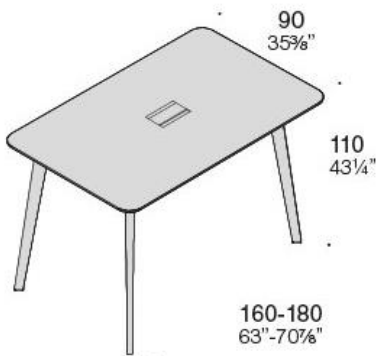

Dimensions

120 x 120 cm, 160 x 90 cm, 180 x 90 cm, Ø120 cm.

All the versions are available with or without footrest.

Fixed height 110 cm.

Banko Evo HP

Structure

Snow white painted steel.

Worktops

Tops available in Snow White finish with ERGO transparent or white edge (to be specified when ordering) or in Oak with transparent edge.

Dimensions

220 x 110 cm, 280 x 120 cm.

Electrical adjustable height from 60 to 125 cm.

DIMENSIONS

Banko Asterisco APP rectangular

Banko Asterisco APP square

Banko More rectangular

Banko More square

DIMENSIONS

Banko P45 rectangular

Banko P45 circular

Banko P45 square

Banko P45 rectangular without footrest

Banko P45 circular without footrest

Banko P45 square without footrest

DIMENSIONS

Banko Evo HP

Banko More

Banko P45 circular