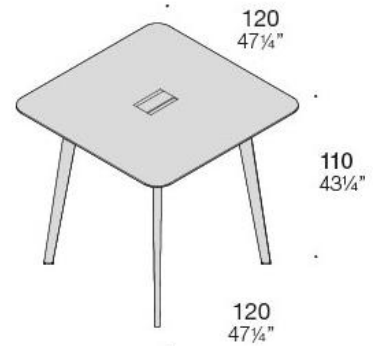

Dimensions

120 x 120 cm, 160 x 90 cm, 180 x 90 cm, Ø120 cm.

All the versions are available with or without footrest.

Fixed height 110 cm.

Banko Evo HP

Structure

Snow white painted steel.

Worktops

Tops available in Snow White finish with ERGO transparent or white edge (to be specified when ordering) or in Oak with transparent edge.

Dimensions

220 x 110 cm, 280 x 120 cm.

Electrical adjustable height from 60 to 125 cm.

DIMENSIONS

Banko Asterisco APP rectangular

Banko Asterisco APP square

Banko More rectangular

Banko More square

DIMENSIONS

Banko P45 rectangular

Banko P45 circular

Banko P45 square

Banko P45 rectangular without footrest

Banko P45 circular without footrest

Banko P45 square without footrest

DIMENSIONS

Banko Evo HP

Banko More

Banko P45 circular