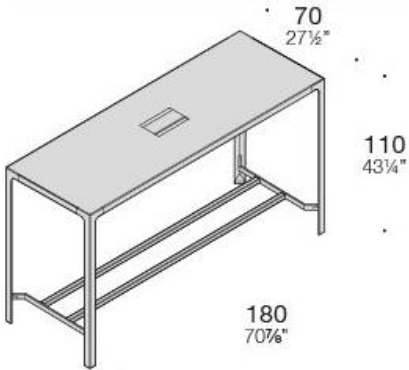

Worktops

Available in Melamine, Fenix Laminate, Essence, Transparent Glass, Back-lacquered acid-etched glass or Ceramic finishes. Top Access is not provided for the transparent glass tops.

Dimensions

120 x 120 cm, 180 x 70 cm.
Fixed height 110 cm.

Dimensions

120 x 120 cm, 160 x 90 cm, 180 x 90 cm, Ø120 cm.

All the versions are available with or without footrest.

Fixed height 110 cm.

Banko Evo HP

Structure

Snow white painted steel.

Worktops

Tops available in Snow White finish with ERGO transparent or white edge (to be specified when ordering) or in Oak with transparent edge.

Dimensions

220 x 110 cm, 280 x 120 cm.

Electrical adjustable height from 60 to 125 cm.

DIMENSIONS

Banko Asterisco APP rectangular

Banko Asterisco APP square

Banko More rectangular

Banko More square

DIMENSIONS

Banko P45 rectangular

Banko P45 circular