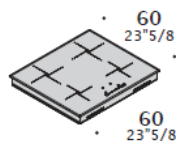

4 zones induction cooker.