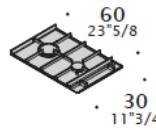

2 gas burners cooker.