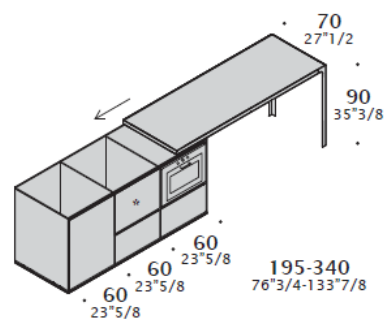

*Technical details.*

**DIMENSIONS**

Composition with hinged doors.

Composition with drawer cabinets.

Composition with micro refrigerator drawer.

**TOPS ACCESSORIES**

For appliances see specific price list.

Top with two W30 (11"3/4) holes.  
W 180 (70"7/8)  
D 70 (27"1/2)