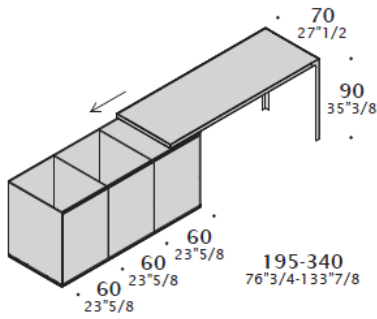

## ACCESSORIES FOR BASES

*Dustbin set for drawer cabinets W60 (23''5/8).*

*Dustbin Set for hinged door.*

*21 LT*

*10 + 10 LT*

*10 + 10 + 16 LT*

*16 + 21 LT*

**DIMENSIONS**

*Composition with hinged doors.*

*Composition with drawer cabinets.*

**ACCESSORIES FOR TOP**

*For appliances , see specific price list.*

*Top in steel with two W30 (11''3/4) holes.  
W 180 (70''7/8)  
D 70 (27''1/2)*