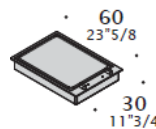

Teppanyaki