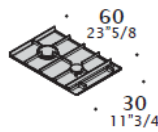

*Technical details.*

**DIMENSIONS**

Composition with hinged doors.

Composition with drawer cabinets.

Composition with micro refrigerator drawer.

**TOPS ACCESSORIES**

For appliances see specific price list.

Top with two W30 (11"3/4) holes.  
W 180 (70"7/8)  
D 70 (27"1/2)

2 zones induction cooker.

Barbeque

2 gas burners cooker.

Teppanyaki

Top with one W60 (23"5/8) hole.  
W 180 (70"7/8)  
D 70 (27"1/2)

4 zones induction cooker.

4 gas burners cooker.