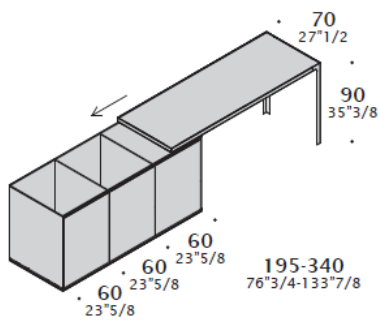

*Technical details.*

**DIMENSIONS**

Composition with hinged doors.

Composition with drawer cabinets.

Composition with micro refrigerator drawer.

**TOPS ACCESSORIES**

For appliances see specific price list.

Top with two W30 (11"3/4) holes.  
W 180 (70"7/8)  
D 70 (27"1/2)