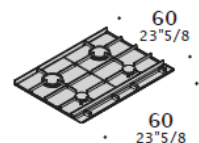

4 gas burners cooker.