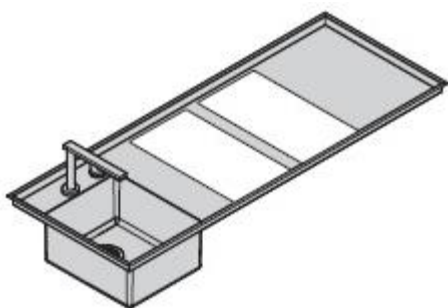

*Technical details.*

**DIMENSIONS**

Composition with hinged doors.

Composition with drawer cabinets.

Composition with micro refrigerator drawer.

**TOPS ACCESSORIES**

For appliances see specific price list.

Top with two W30 (11"3/4) holes.  
W 180 (70"7/8)  
D 70 (27"1/2)