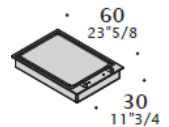

Teppanyaki