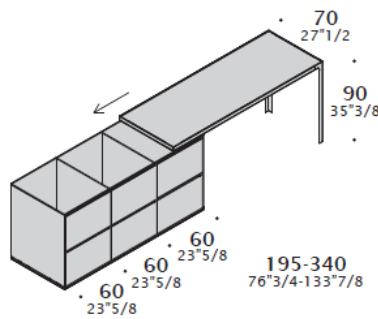

## ACCESSORIES FOR BASES

*Dustbin set for drawer cabinets W60 (23''5/8).*

*Dustbin Set for hinged door.*

*21 LT*

*10 + 10 LT*

*10 + 10 + 16 LT*

*16 + 21 LT*

**DIMENSIONS**

*Composition with hinged doors.*

*Composition with drawer cabinets.*

**ACCESSORIES FOR TOP**

*For appliances , see specific price list.*

*Top in steel with two W30 (11''3/4) holes.  
W 180 (70''7/8)  
D 70 (27''1/2)*