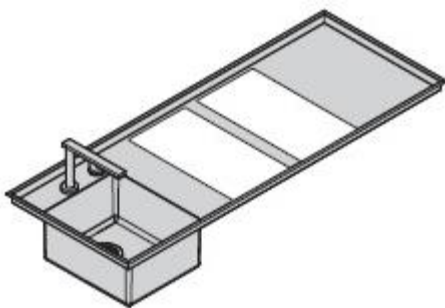

## ACCESSORIES FOR BASES

*Dustbin set for drawer cabinets W60 (23''5/8).*

*Dustbin Set for hinged door.*

*21 LT*

*10 + 10 LT*

*10 + 10 + 16 LT*

*16 + 21 LT*

**DIMENSIONS**

*Composition with hinged doors.*

*Composition with drawer cabinets.*

**ACCESSORIES FOR TOP**

*For appliances , see specific price list.*

*Top in steel with two W30 (11''3/4) holes.  
W 180 (70''7/8)  
D 70 (27''1/2)*