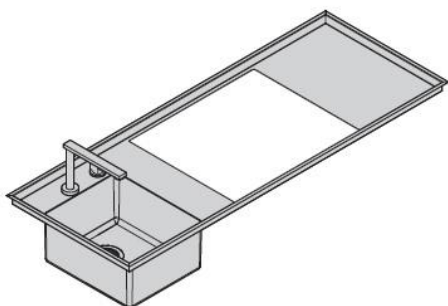

*Technical details.*

**DIMENSIONS**

Composition with hinged doors.

Composition with drawer cabinets.

Composition with micro refrigerator drawer.

**TOPS ACCESSORIES**

For appliances see specific price list.

Top with two W30 (11"3/4) holes.  
W 180 (70"7/8)  
D 70 (27"1/2)

2 zones induction cooker.

Barbeque

2 gas burners cooker.

Teppanyaki

Top with one W60 (23"5/8) hole.  
W 180 (70"7/8)  
D 70 (27"1/2)

4 zones induction cooker.

4 gas burners cooker.

## APPLIANCES FOR INDOOR BASES

*In stainless Steel. Dimensions 46 (18''1/8) x 60 (23''5/8) x 60 (23''5/8).*

*Built-in combi-microwave oven.*

*Built-in compact combi-microwave oven.*

*Fridge with drawer (LT 50).*