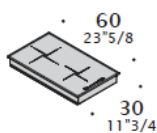

*Technical details.*

**DIMENSIONS**

Composition with hinged doors.

Composition with drawer cabinets.

Composition with micro refrigerator drawer.

**TOPS ACCESSORIES**

For appliances see specific price list.

Top with two W30 (11"3/4) holes.  
W 180 (70"7/8)  
D 70 (27"1/2)

2 zones induction cooker.

Barbeque

2 gas burners cooker.

Teppanyaki

Top with one W60 (23"5/8) hole.  
W 180 (70"7/8)  
D 70 (27"1/2)

4 zones induction cooker.

4 gas burners cooker.