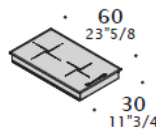

## ACCESSORIES FOR BASES

*Dustbin set for drawer cabinets W60 (23''5/8).*

*Dustbin Set for hinged door.*

*21 LT*

*10 + 10 LT*

*10 + 10 + 16 LT*

*16 + 21 LT*

**DIMENSIONS**

*Composition with hinged doors.*

*Composition with drawer cabinets.*

**ACCESSORIES FOR TOP**

*For appliances , see specific price list.*

*Top in steel with two W30 (11''3/4) holes.  
W 180 (70''7/8)  
D 70 (27''1/2)*