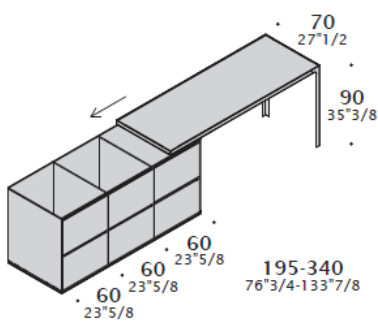

*Technical details.*

**DIMENSIONS**

Composition with hinged doors.

Composition with drawer cabinets.

Composition with micro refrigerator drawer.

**TOPS ACCESSORIES**

For appliances see specific price list.

Top with two W30 (11"3/4) holes.  
W 180 (70"7/8)  
D 70 (27"1/2)