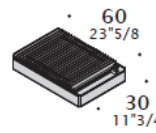

DIMENSIONS

Composition with hinged doors.

Composition with drawer cabinets.

Composition with micro refrigerator drawer.

TOPS ACCESSORIES

For appliances see specific price list.

Barbeque