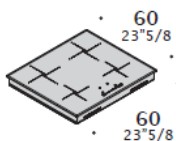

*Technical details.*

**DIMENSIONS**

Composition with hinged doors.

Composition with drawer cabinets.

Composition with micro refrigerator drawer.

**TOPS ACCESSORIES**

For appliances see specific price list.

Top with two W30 (11"3/4) holes.  
W 180 (70"7/8)  
D 70 (27"1/2)

2 zones induction cooker.

Barbeque

2 gas burners cooker.

Teppanyaki

Top with one W60 (23"5/8) hole.  
W 180 (70"7/8)  
D 70 (27"1/2)

4 zones induction cooker.

4 gas burners cooker.

## APPLIANCES FOR INDOOR BASES

*In stainless Steel. Dimensions 46 (18''1/8) x 60 (23''5/8) x 60 (23''5/8).*

*Built-in combi-microwave oven.*

*Built-in compact combi-microwave oven.*

*Fridge with drawer (LT 50).*