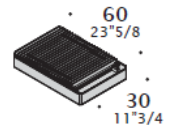

DIMENSIONS

Composition with hinged doors.

Composition with drawer cabinets.

ACCESSORIES FOR TOP

For appliances , see specific price list.

Barbeque