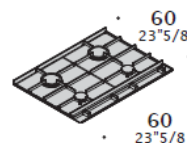

*Technical details.*

**DIMENSIONS**

Composition with hinged doors.

Composition with drawer cabinets.

Composition with micro refrigerator drawer.

**TOPS ACCESSORIES**

For appliances see specific price list.

Top with two W30 (11"3/4) holes.  
W 180 (70"7/8)  
D 70 (27"1/2)

2 zones induction cooker.

Barbeque

2 gas burners cooker.

Teppanyaki

Top with one W60 (23"5/8) hole.  
W 180 (70"7/8)  
D 70 (27"1/2)

4 zones induction cooker.

4 gas burners cooker.