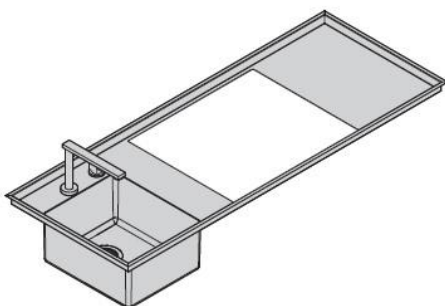

*Top with one W60 (23''5/8) hole.
W 180 (70''7/8)
D 70 (27''1/2)*